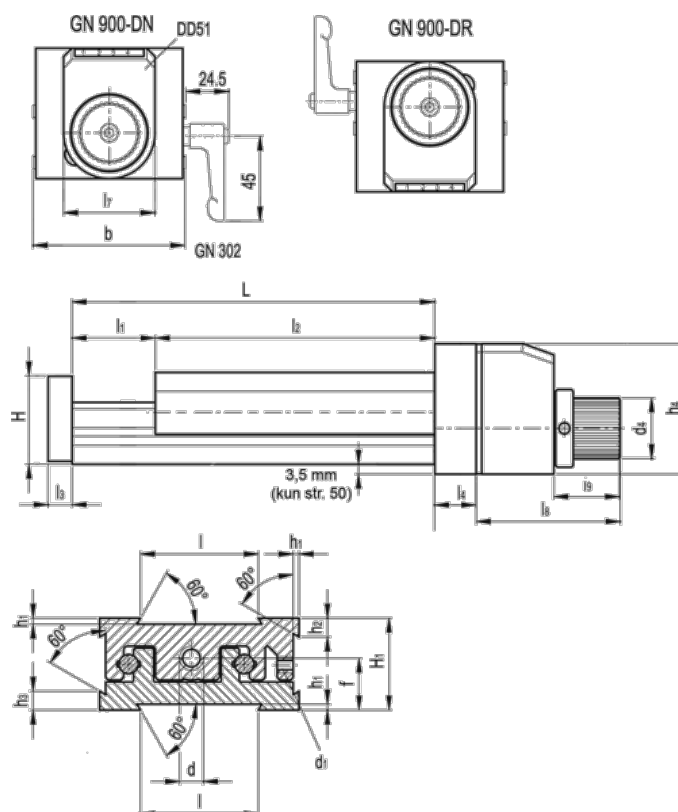

Article number: 20775030

Description: Adjustable slide unit
GN 900-120-185-25-DN-2

Measures

b = 120	h2 = 13.8	l7 = 33
d = M10x1	h3 = 13.8	l8 = 69
d1 = M5	h4 = 57	l9 = 41
d4 = 34	l = 80	
f = 26.3	L - l1 = 185-25	
H = 45.0	l2 = 160	
h1 = 2.0	l3 = 10	
H1 = 46	l4 = 18	